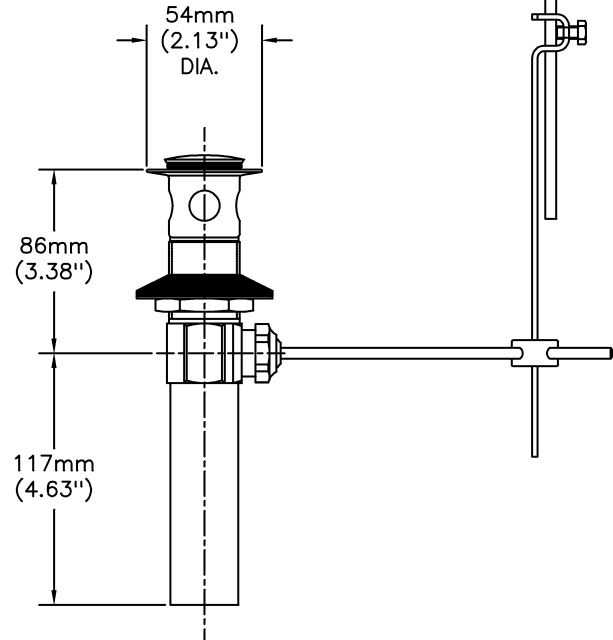

Lavatory Faucets

102mm (4") Centerset with Metal Pop-up

Model No: 22C341

COMPLIES WITH:

- CSA certified
- Verified compliant with 0.25% weighted average Pb content regulations
- Complies to ASME A112.18.1/CSA B125.1
- Complies to ASME A112.18.6 for Flex Connector Models
- Indicates compliance to ICC/ANSI A117.1
- Outlet options 2,3 and 4 are EPA WaterSense listed
- (Contact Delta Representative for State and/or Local Approvals)

SPECIFICATION:

- CAST BRASS
- Ceramic cartridge with rotational limit stop
- Metal hold-down package
- Colour coded plug button on handle for hot/cold identification
- Chrome Finish
- Outlet#: 4 - Standard 1.5 GPM (5.7 L/Min) Flow Control Aerator
- Handle#: 1 - Vandal Resistant 89mm(3 1/2") lever handle - ADA compliant-colour indexed

OPERATION:

- Not Available

(Dimensional drawing on following page)

Delta reserves the right (1) to make changes to specifications and materials, and (2) to change or discontinue models, both without notice or obligation. Dimensions are for reference. Measurement may vary plus or minus 6mm(0.25"). Mounting locations are suggested only. Check with local codes for requirements in your area. This spec was produced July 13, 2021.

INLET FOR 3/8" OR 1/2" FLEXIBLE RISER
OR 1/2-14 NPSM COUPLING NUT (NOT SUPPLIED)

Delta reserves the right (1) to make changes to specifications and materials, and (2) to change or discontinue models, both without notice or obligation. Dimensions are for reference. Measurement may vary plus or minus 6mm(0.25"). Mounting locations are suggested only. Check with local codes for requirements in your area. This spec was produced July 13, 2021.