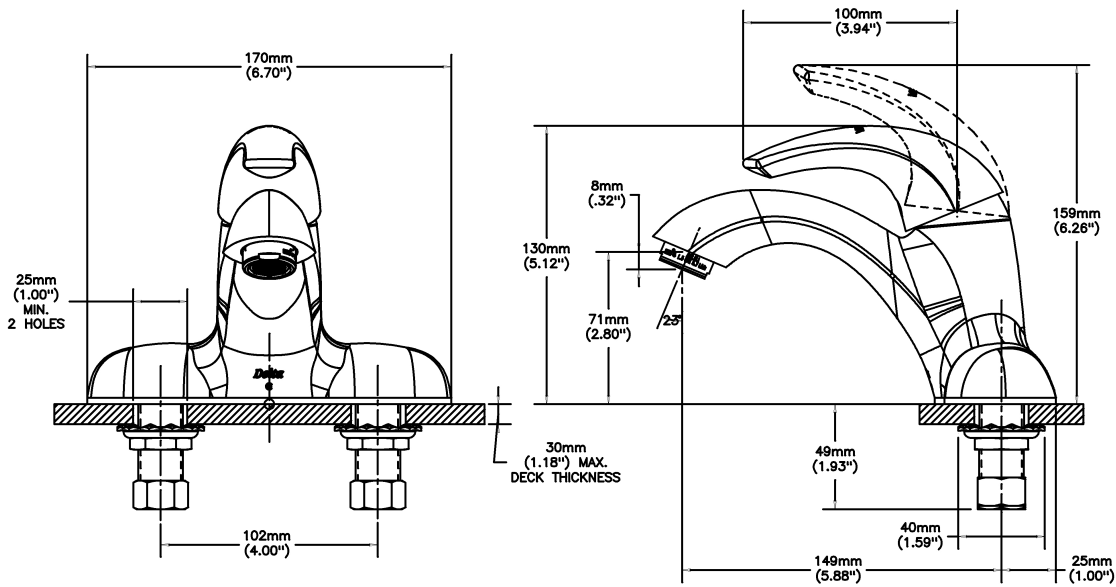

Lavatory Faucets

102mm (4") Centerset with Metal Pop-up

Model No: 22C341

COMPLIES WITH:

- CSA certified
- Verified compliant with 0.25% weighted average Pb content regulations
- Complies to ASME A112.18.1/CSA B125.1
- Complies to ASME A112.18.6 for Flex Connector Models
- Indicates compliance to ICC/ANSI A117.1
- Outlet options 2,3 and 4 are EPA WaterSense listed
- (Contact Delta Representative for State and/or Local Approvals)

SPECIFICATION:

- CAST BRASS
- Ceramic cartridge with rotational limit stop
- Metal hold-down package
- Colour coded plug button on handle for hot/cold identification
- Chrome Finish
- Outlet#: 4 - Standard 1.5 GPM (5.7 L/Min) Flow Control Aerator
- Handle#: 1 - Vandal Resistant 89mm(3 1/2") lever handle - ADA compliant-colour indexed

OPERATION:

- Not Available

(Dimensional drawing on following page)

Delta reserves the right (1) to make changes to specifications and materials, and (2) to change or discontinue models, both without notice or obligation. Dimensions are for reference. Measurement may vary plus or minus 6mm(0.25"). Mounting locations are suggested only. Check with local codes for requirements in your area. This spec was produced July 13, 2021.

INLET FOR 3/8" OR 1/2" FLEXIBLE RISER
OR 1/2-14 NPSM COUPLING NUT (NOT SUPPLIED)

Delta reserves the right (1) to make changes to specifications and materials, and (2) to change or discontinue models, both without notice or obligation. Dimensions are for reference. Measurement may vary plus or minus 6mm(0.25"). Mounting locations are suggested only. Check with local codes for requirements in your area. This spec was produced July 13, 2021.