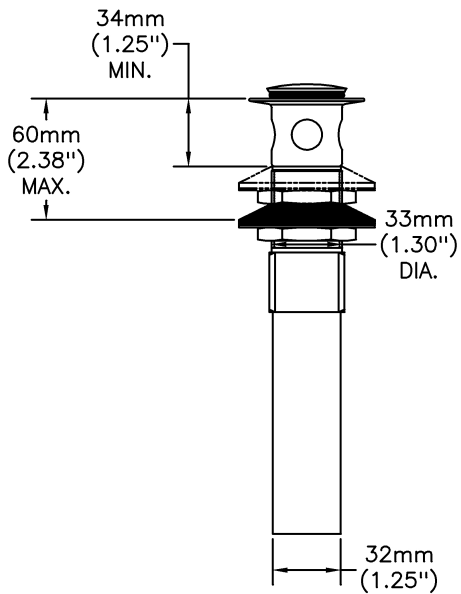

Lavatory Faucets

102mm (4") Centerset with Metal Pop-up

Model No: 22C341

COMPLIES WITH:

- CSA certified
- Verified compliant with 0.25% weighted average Pb content regulations
- Complies to ASME A112.18.1/CSA B125.1
- Complies to ASME A112.18.6 for Flex Connector Models
- Indicates compliance to ICC/ANSI A117.1
- Outlet options 2,3 and 4 are EPA WaterSense listed
- (Contact Delta Representative for State and/or Local Approvals)

SPECIFICATION:

- CAST BRASS
- Ceramic cartridge with rotational limit stop
- Metal hold-down package
- Colour coded plug button on handle for hot/cold identification
- Chrome Finish
- Outlet#: 4 - Standard 1.5 GPM (5.7 L/Min) Flow Control Aerator
- Handle#: 1 - Vandal Resistant 89mm(3 1/2") lever handle - ADA compliant-colour indexed

OPERATION:

- Not Available

(Dimensional drawing on following page)

Delta reserves the right (1) to make changes to specifications and materials, and (2) to change or discontinue models, both without notice or obligation. Dimensions are for reference. Measurement may vary plus or minus 6mm(0.25"). Mounting locations are suggested only. Check with local codes for requirements in your area. This spec was produced July 13, 2021.

INLET FOR 3/8" OR 1/2" FLEXIBLE RISER
OR 1/2-14 NPSM COUPLING NUT (NOT SUPPLIED)

Delta reserves the right (1) to make changes to specifications and materials, and (2) to change or discontinue models, both without notice or obligation. Dimensions are for reference. Measurement may vary plus or minus 6mm(0.25"). Mounting locations are suggested only. Check with local codes for requirements in your area. This spec was produced July 13, 2021.